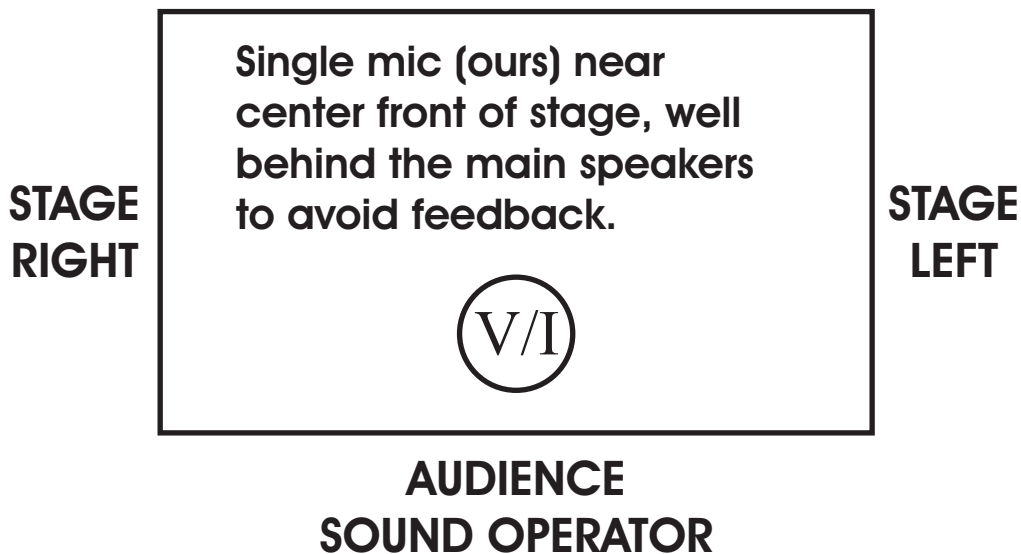

Press Release and Stage Plot

Down the Road is a trio of bluegrass and American roots music veterans from the Snoqualmie Valley, Washington area that includes husband/wife duo Cathi and Gary Davidson on guitars and vocals and John Tubbs on mandolin and vocals. The band's music spans a range from old-time country and traditional bluegrass music through folk and contemporary bluegrass, with a focus on duet and trio harmony singing and clean, tasteful instrumental work, all performed in a relaxed, straightforward style.

Down the Road Technical Details and Stage Plot

Down the Road will perform using a single Rode Classic large diaphragm tube mic (with power supplied by its own preamp) on a mic stand. We will provide the mic, mic stand, mic preamp, and mic-to-preamp cable. The mic should be placed at stage center, well behind (towards stage back) the main PA speakers. The Rode Classic preamp will also be located on stage and requires a single power outlet to plug into. We use no monitors.

Symbol for stage plot: V/I = Vocal/Instrument mic

For questions, contact:

Gary Davidson

Down the Road

206-634-1662 (w)

425-292-0014 (h)

gfdav@comcast.net